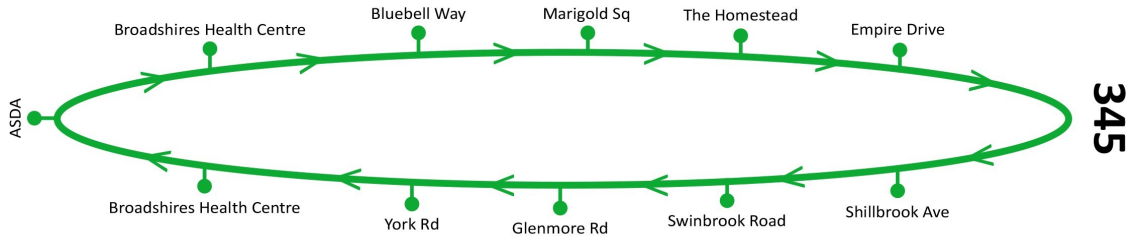

345/355 Carterton Connector Service (with effect from Tuesday 2 March 2021)

Northern Loop Service 345 Tuesdays, Thursdays and Saturdays (except public holidays)

ASDA	09:00	10:00	11:00	12:00	13:00
Broadshires Health Centre	09:03	10:03	11:03	12:03	13:03
Shilton Park: Marigold Square	09:07	10:07	11:07	12:07	13:07
Swinbrook Park: Empire Drive	09:12	10:12	11:12	12:12	13:12
Shillbrook Avenue	09:15	10:15	11:15	12:15	13:15
Glenmore Road	09:18	10:18	11:18	12:18	13:18
York Road	09:22	10:22	11:22	12:22	13:22
Broadshires Health Centre	09:26	10:26	11:26	12:26	13:26
ASDA	09:30	10:30	11:30	12:30	13:30

Southern Loop Service 355 Tuesdays, Thursdays and Saturdays (except public holidays)

ASDA	09:35	10:35	11:35	12:35
Queens Road	09:38	10:38	11:38	12:38
Milestone Road	09:42	10:42	11:42	12:42
Sycamore Drive	09:47	10:47	11:47	12:47
ASDA	09:51	10:51	11:51	12:51