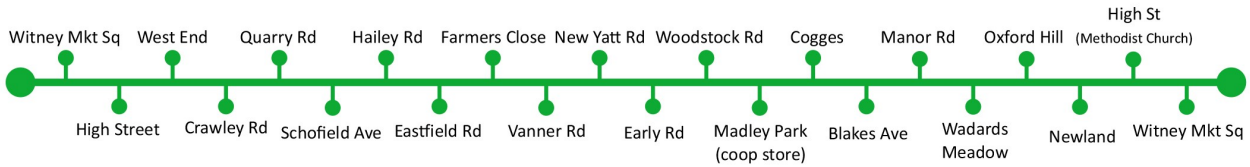

213 Town Service

Service starts at :

Witney, Market Place—Stop D

213

Mondays to Fridays (except public holidays)

Witney Market Square
Quarry Road
Farmers Close
Woodgreen School
Madley Park Coop
Manor Road
Waddards Meadow
Witney Market Square

0855	0955	1055	1155	1255
0902	1002	1102	1202	1302
0906	1006	1106	1206	1306
0910	1010	1110	1210	1310
0913	1013	1113	1213	1313
0917	1017	1117	1217	1317
0920	1020	1120	1220	1320
0927	1027	1127	1227	1327